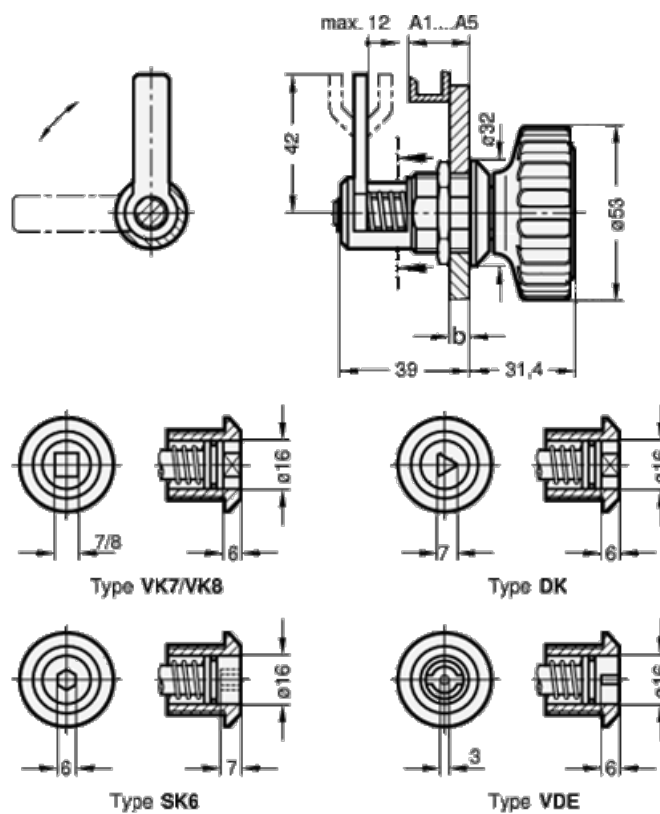

# Data Sheet

Article number: 201161RGA1

Description: E+G Door lock GN 116.1-RG-A1  
RG with knurled knob GN 7336

## Measures

b max = 6  
Door + frame thickness = 4-16